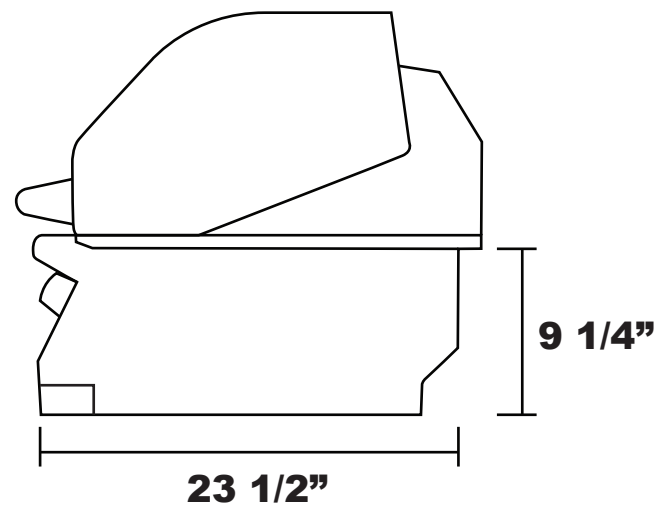

Lion L-75000 Grill

Top View

Front View

Side View

*Approximate Measurements

**Cutout Dimensions:
31" x 21 1/2" x 9 5/8"**