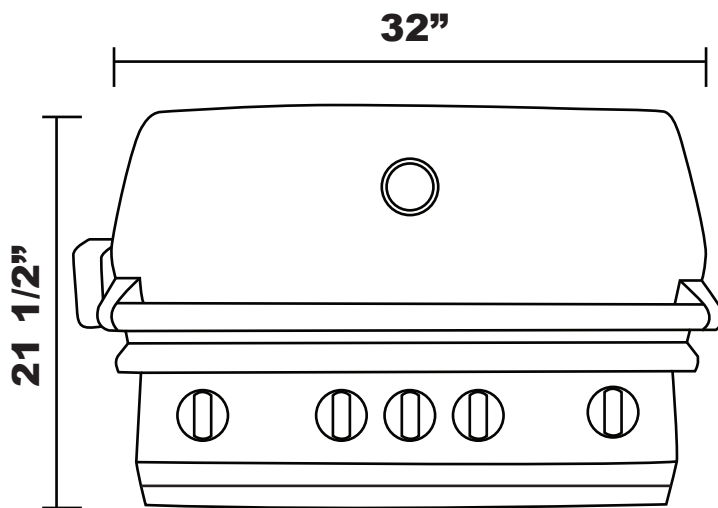

Lion L-75000 Grill

Top View

Front View

Side View

*Approximate Measurements

**Cutout Dimensions:
31" x 21 1/2" x 9 5/8"**