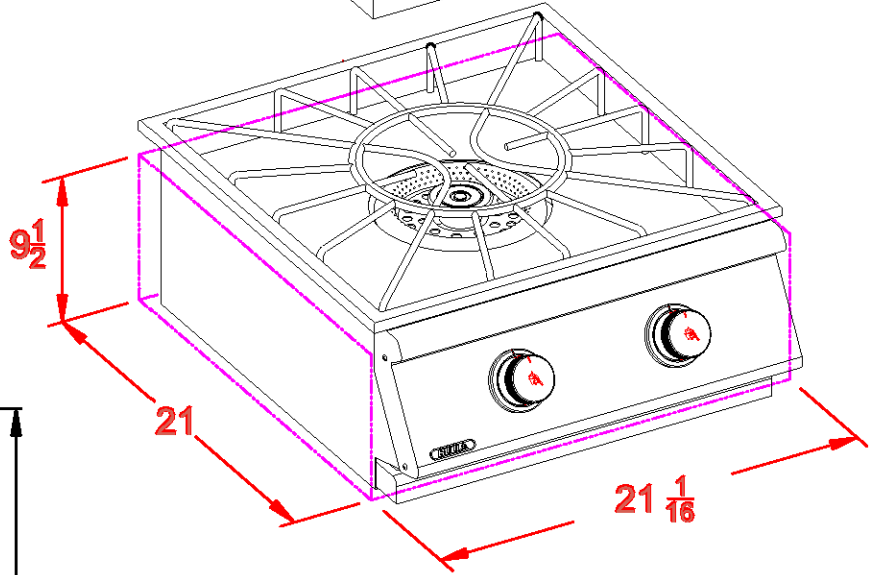

WWW.BULLBBQ.COM

SPEC SHEET OUTLINE
ITEM# 96000 LP & 96001 NG
SLIDE-IN POWER BURNER

PERSPECTIVE VIEW
WITH INSTALLATION
CUT OUT DIMENSIONS

TOP VIEW

FRONT VIEW

RIGHT SIDE VIEW

NOTES:

- 1) ALL DIMENSIONS ARE IN INCH UNITS
- 2) REFER TO PERSPECTIVE VIEW FOR INSTALLATION CUTOUT DIMENSIONS.