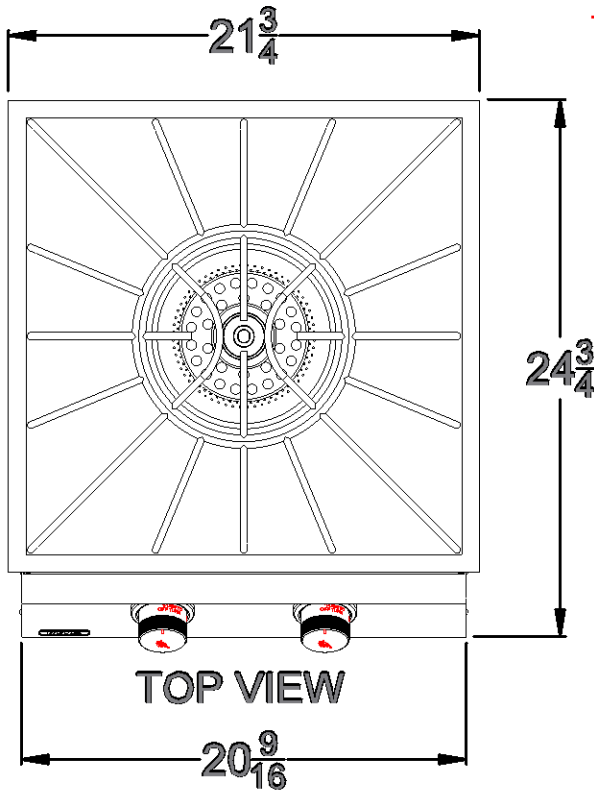

WWW.BULLBBQ.COM

SPEC SHEET OUTLINE
ITEM# 96000 LP & 96001 NG
SLIDE-IN POWER BURNER

PERSPECTIVE VIEW
WITH INSTALLATION
CUT OUT DIMENSIONS

TOP VIEW

FRONT VIEW

RIGHT SIDE VIEW

NOTES:

- 1) ALL DIMENSIONS ARE IN INCH UNITS
- 2) REFER TO PERSPECTIVE VIEW FOR INSTALLATION CUTOUT DIMENSIONS.