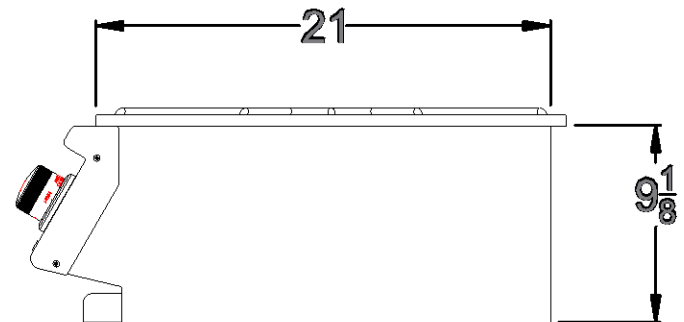

WWW.BULLBBQ.COM

SPEC SHEET OUTLINE
ITEM# 96000 LP & 96001 NG
SLIDE-IN POWER BURNER

PERSPECTIVE VIEW
WITH INSTALLATION
CUT OUT DIMENSIONS

TOP VIEW

FRONT VIEW

RIGHT SIDE VIEW

NOTES:

- 1) ALL DIMENSIONS ARE IN INCH UNITS
- 2) REFER TO PERSPECTIVE VIEW FOR INSTALLATION CUTOUT DIMENSIONS.