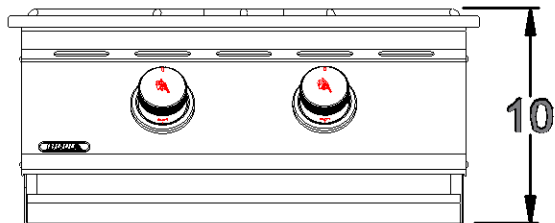

WWW.BULLBBQ.COM

SPEC SHEET OUTLINE
ITEM# 96000 LP & 96001 NG
SLIDE-IN POWER BURNER

PERSPECTIVE VIEW
WITH INSTALLATION
CUT OUT DIMENSIONS

TOP VIEW

FRONT VIEW

RIGHT SIDE VIEW

NOTES:

- 1) ALL DIMENSIONS ARE IN INCH UNITS
- 2) REFER TO PERSPECTIVE VIEW FOR INSTALLATION CUTOUT DIMENSIONS.