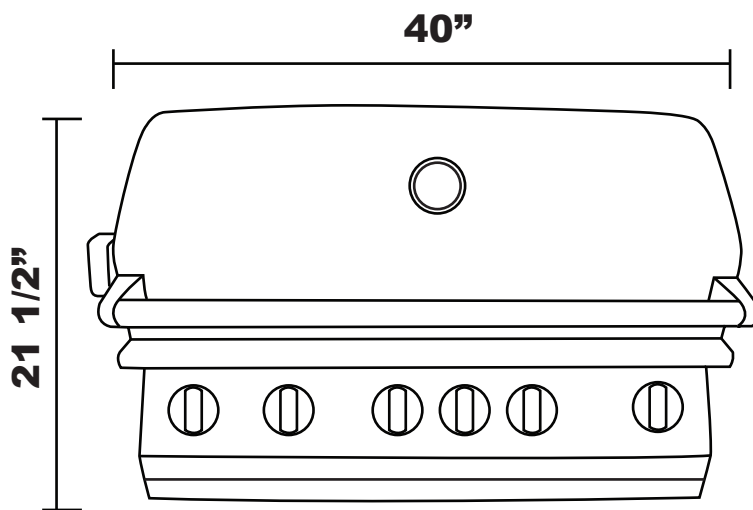

Lion L-90000 Grill

Top View

Front View

Side View

*Approximate Measurements

Cutout Dimensions:

38 1/2" x 21 1/2" x 9 5/8"