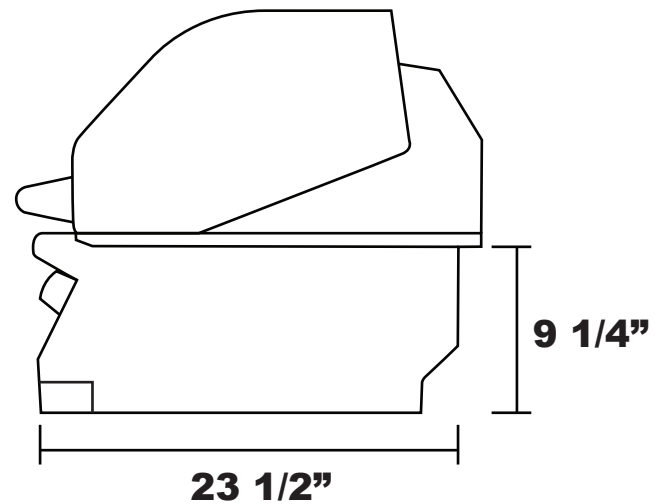

Lion L-90000 Grill

Top View

Front View

Side View

*Approximate Measurements

Cutout Dimensions:

38 1/2" x 21 1/2" x 9 5/8"