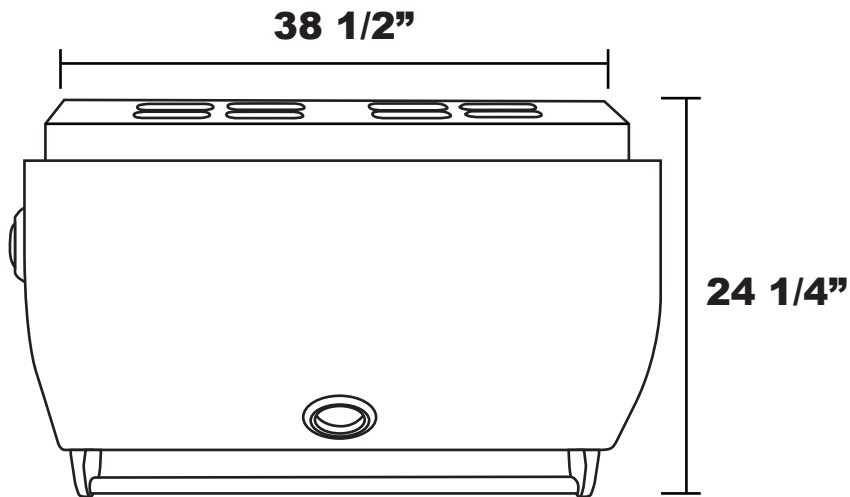

Lion L-90000 Grill

Top View

Front View

Side View

*Approximate Measurements

Cutout Dimensions:

38 1/2" x 21 1/2" x 9 5/8"