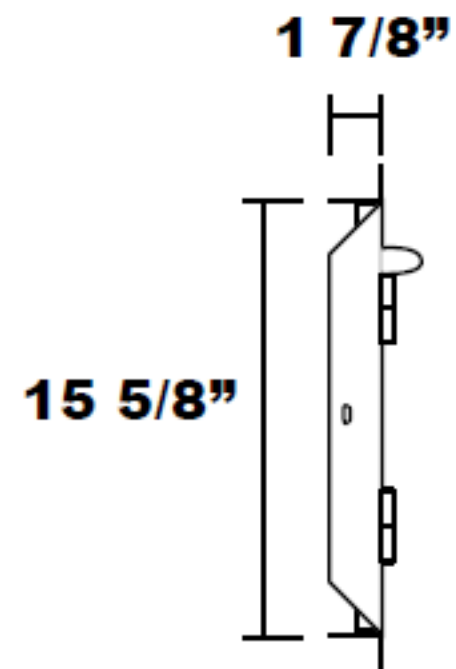

Horizontal Door

Top View

Front View

Side View

**CUTOUT DIMENSIONS:
19 3/8" x 15 3/4"**