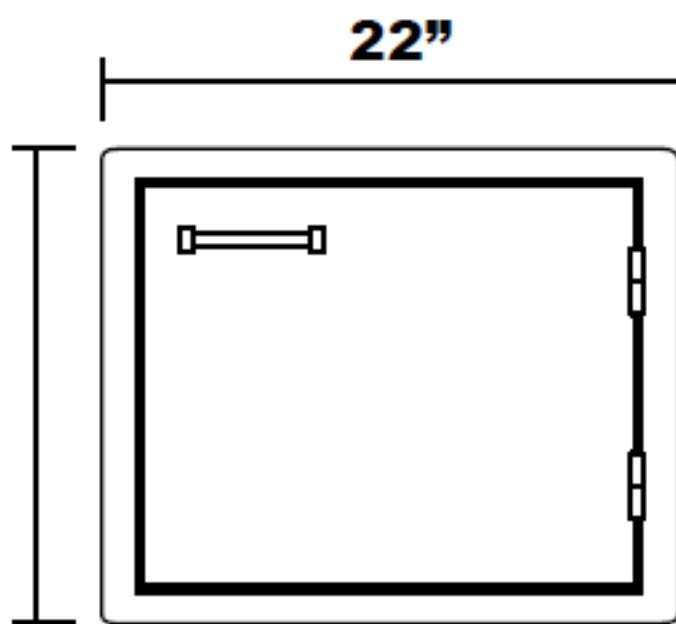

Horizontal Door

Top View

Front View

Side View

**CUTOUT DIMENSIONS:
19 3/8" x 15 3/4"**