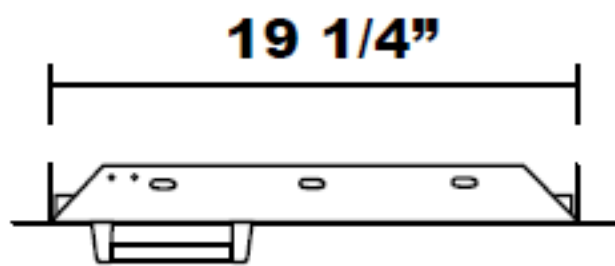

Horizontal Door

Top View

Front View

Side View

**CUTOUT DIMENSIONS:
19 3/8" x 15 3/4"**