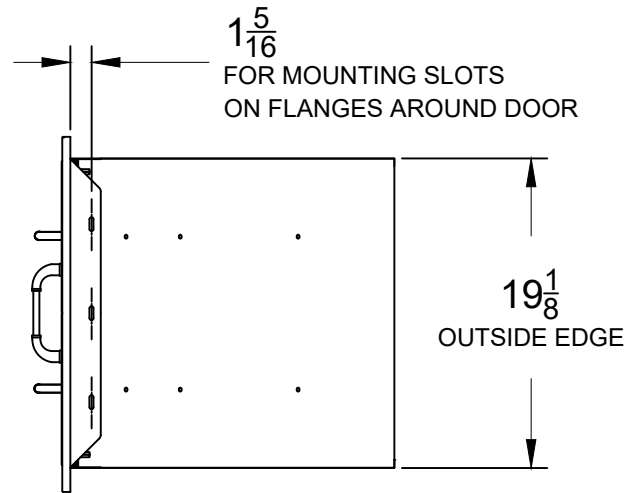

WWW.BULLBBQ.COM

**38 INCH REVERSIBLE
DOOR/DRAWER COMBO
WITH REVEAL**

SPEC SHEET

ITEM # 55890

**PERSPECTIVE VIEW
WITH INSTALLATION CUT OUT DIMENSIONS**

**REVERSE
PERSPECTIVE VIEW
WITH INSTALLATION CUT OUT DIMENSIONS**

FOR MOUNTING
SLOTS ON BOX
FOR DRAWERS

FOR
MOUNTING
FLANGES

REVEAL

FOR MOUNTING SLOTS
ON FLANGES AROUND DOOR

OUTSIDE EDGE

NOTES:

- 1) ALL DIMENSIONS ARE IN INCH UNITS
- 2) REFER TO PERSPECTIVE VIEW FOR INSTALLATION CUTOUT DIMENSIONS.