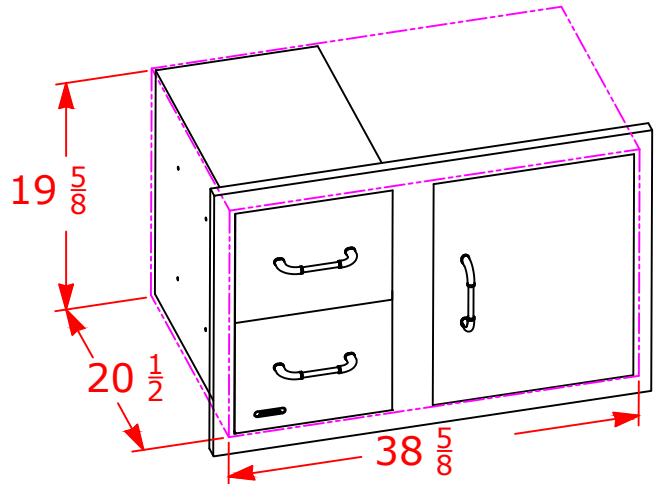

WWW.BULLBBQ.COM

**38 INCH REVERSIBLE
DOOR/DRAWER COMBO
WITH REVEAL**

SPEC SHEET

ITEM # 55890

**PERSPECTIVE VIEW
WITH INSTALLATION CUT OUT DIMENSIONS**

**REVERSE
PERSPECTIVE VIEW
WITH INSTALLATION CUT OUT DIMENSIONS**

FOR MOUNTING
SLOTS ON BOX
FOR DRAWERS

FOR
MOUNTING
FLANGES

REVEAL

FOR MOUNTING SLOTS
ON FLANGES AROUND DOOR

OUTSIDE EDGE

NOTES:

- 1) ALL DIMENSIONS ARE IN INCH UNITS
- 2) REFER TO PERSPECTIVE VIEW FOR INSTALLATION CUTOUT DIMENSIONS.