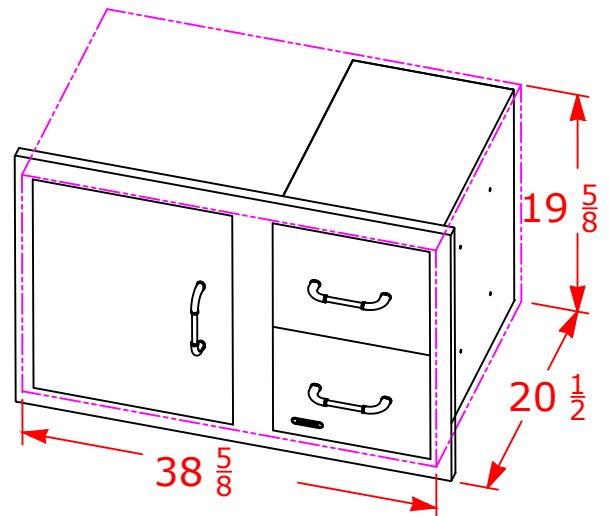

WWW.BULLBBQ.COM

**38 INCH REVERSIBLE
DOOR/DRAWER COMBO
WITH REVEAL**

SPEC SHEET

ITEM # 55890

**PERSPECTIVE VIEW
WITH INSTALLATION CUT OUT DIMENSIONS**

**REVERSE
PERSPECTIVE VIEW
WITH INSTALLATION CUT OUT DIMENSIONS**

FOR MOUNTING
SLOTS ON BOX
FOR DRAWERS

FOR
MOUNTING
FLANGES

REVEAL

FOR MOUNTING SLOTS
ON FLANGES AROUND DOOR

OUTSIDE EDGE

NOTES:

- 1) ALL DIMENSIONS ARE IN INCH UNITS
- 2) REFER TO PERSPECTIVE VIEW FOR INSTALLATION CUTOUT DIMENSIONS.