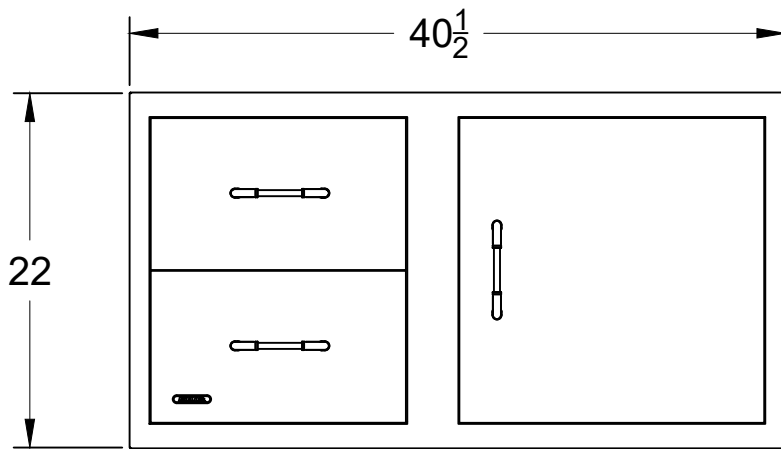

WWW.BULLBBQ.COM

**38 INCH REVERSIBLE
DOOR/DRAWER COMBO
WITH REVEAL**

SPEC SHEET

ITEM # 55890

**PERSPECTIVE VIEW
WITH INSTALLATION CUT OUT DIMENSIONS**

**REVERSE
PERSPECTIVE VIEW
WITH INSTALLATION CUT OUT DIMENSIONS**

FOR MOUNTING
SLOTS ON BOX
FOR DRAWERS

FOR
MOUNTING
FLANGES

REVEAL

FOR MOUNTING SLOTS
ON FLANGES AROUND DOOR

OUTSIDE EDGE

NOTES:

- 1) ALL DIMENSIONS ARE IN INCH UNITS
- 2) REFER TO PERSPECTIVE VIEW FOR INSTALLATION CUTOUT DIMENSIONS.