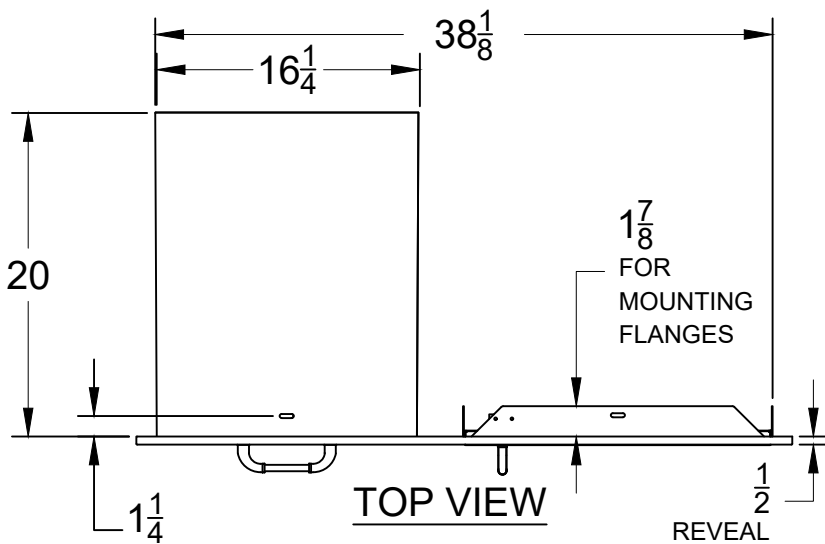

WWW.BULLBBQ.COM

**38 INCH REVERSIBLE
DOOR/DRAWER COMBO
WITH REVEAL**

SPEC SHEET

ITEM # 55890

**PERSPECTIVE VIEW
WITH INSTALLATION CUT OUT DIMENSIONS**

**REVERSE
PERSPECTIVE VIEW
WITH INSTALLATION CUT OUT DIMENSIONS**

FOR MOUNTING
SLOTS ON BOX
FOR DRAWERS

FOR
MOUNTING
FLANGES

REVEAL

FOR MOUNTING SLOTS
ON FLANGES AROUND DOOR

OUTSIDE EDGE

NOTES:

- 1) ALL DIMENSIONS ARE IN INCH UNITS
- 2) REFER TO PERSPECTIVE VIEW FOR INSTALLATION CUTOUT DIMENSIONS.