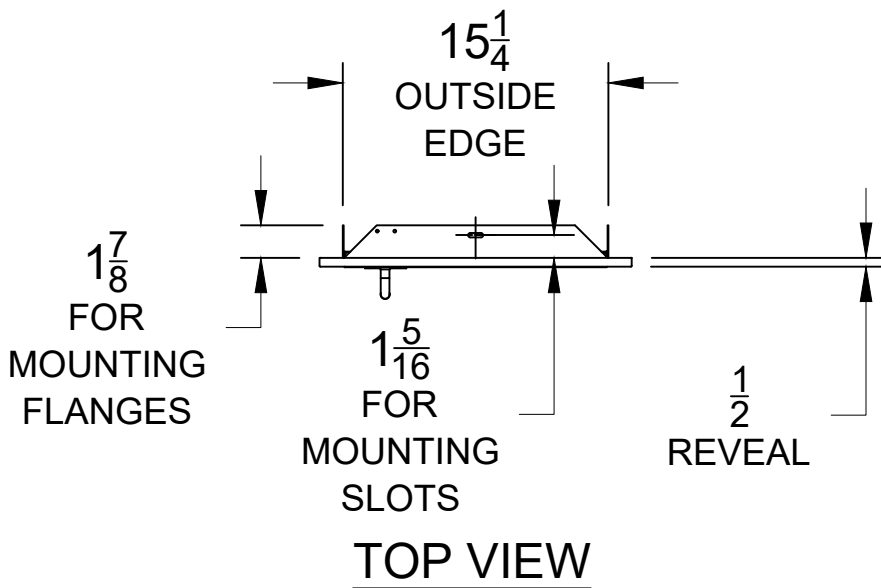

WWW.BULLBBQ.COM

VERTICAL SINGLE DOOR
RIGHT HINGED WITH REVEAL
SPEC SHEET
ITEM # 89995

NOTES:

- 1) ALL DIMENSIONS ARE IN INCH UNITS
- 2) REFER TO PERSPECTIVE VIEW FOR INSTALLATION CUTOUT DIMENSIONS.