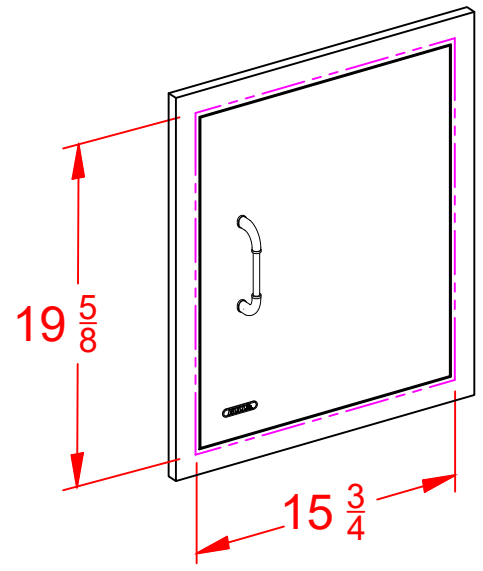

WWW.BULLBBQ.COM

VERTICAL SINGLE DOOR
RIGHT HINGED WITH REVEAL
SPEC SHEET
ITEM # 89995

NOTES:

- 1) ALL DIMENSIONS ARE IN INCH UNITS
- 2) REFER TO PERSPECTIVE VIEW FOR INSTALLATION CUTOUT DIMENSIONS.