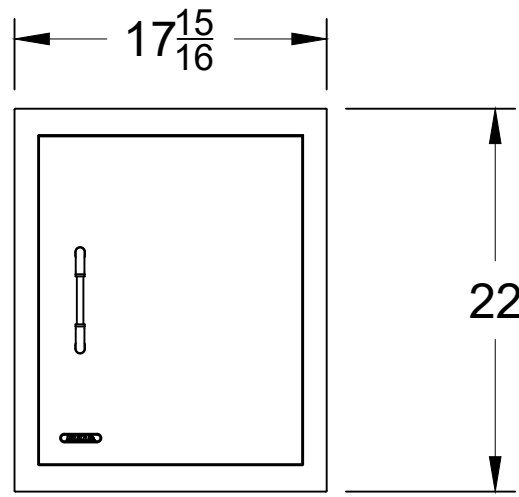

WWW.BULLBBQ.COM

VERTICAL SINGLE DOOR
RIGHT HINGED WITH REVEAL
SPEC SHEET
ITEM # 89995

NOTES:

- 1) ALL DIMENSIONS ARE IN INCH UNITS
- 2) REFER TO PERSPECTIVE VIEW FOR INSTALLATION CUTOUT DIMENSIONS.