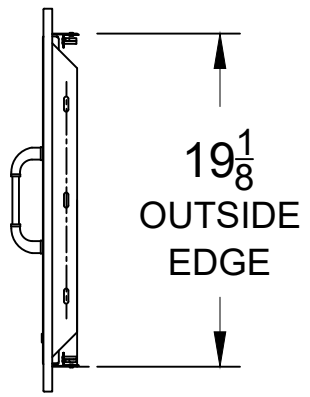

WWW.BULLBBQ.COM

VERTICAL SINGLE DOOR
RIGHT HINGED WITH REVEAL
SPEC SHEET
ITEM # 89995

NOTES:

- 1) ALL DIMENSIONS ARE IN INCH UNITS
- 2) REFER TO PERSPECTIVE VIEW FOR INSTALLATION CUTOUT DIMENSIONS.